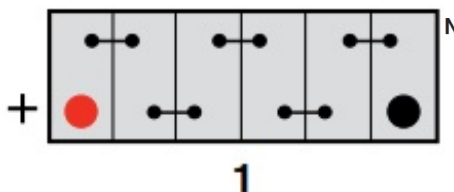

Technology

Flame Arrestor	✓
Technology	Ca/Ca
Separator	PE
Recommended Charge Rate	6A

Terminal Type

T1

Standard DIN Post

Cell Assembly Layout

Battery Hold-down