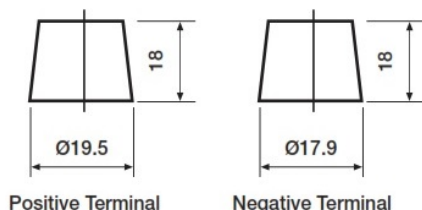

Yuasa Technical Data Sheet

Yuasa L35-115 - Leisure Batteries

Performance

Voltage	12V
Capacity (20-hour)	115Ah
Cold Cranking Amps (EN1)	750A

Dimensions

Length	350mm
Width	174mm
Height	224mm

Weights & Measures

Mean Weight with Acid	25.4kg
Acid Volume	4.9 litres

Container Features

Case Type	Euro Compact Low Kamina
Cell Layout	1
Hold Down	N
State of Charge Indicator	✓
Handles	✓
End Venting	✓
Lid Type	Central Venting

Technology

Flame Arrestor	✓
Technology	Ca/Ca
Separator	PE
Recommended Charge Rate	6A

Terminal Type

T1

Standard DIN Post

Cell Assembly Layout

Battery Hold-down